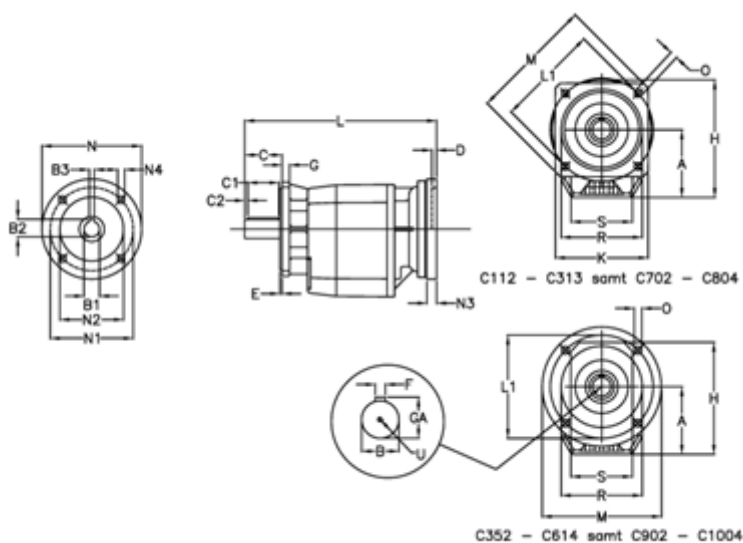

Article number: 40600702292455

Description: Helical gearbox
C702F-22,9-P160B5

Measures

A = 208.0	D = 6.0	L1 = 300	R = 262
B = 60	E = 5	M = 350	S = 250
B1 = 42	F = 18	N = 350	U = M20x42
B2 = 45.3	G = 17	N1 = 300	
B3 = 12	GA = 64.0	N2 = 250	
C = 120	H = 358.0	N3 = 23	
C1 = 90	K = 300	N4 = 18	
C2 = 15	L = 575.0	O = 18.0	